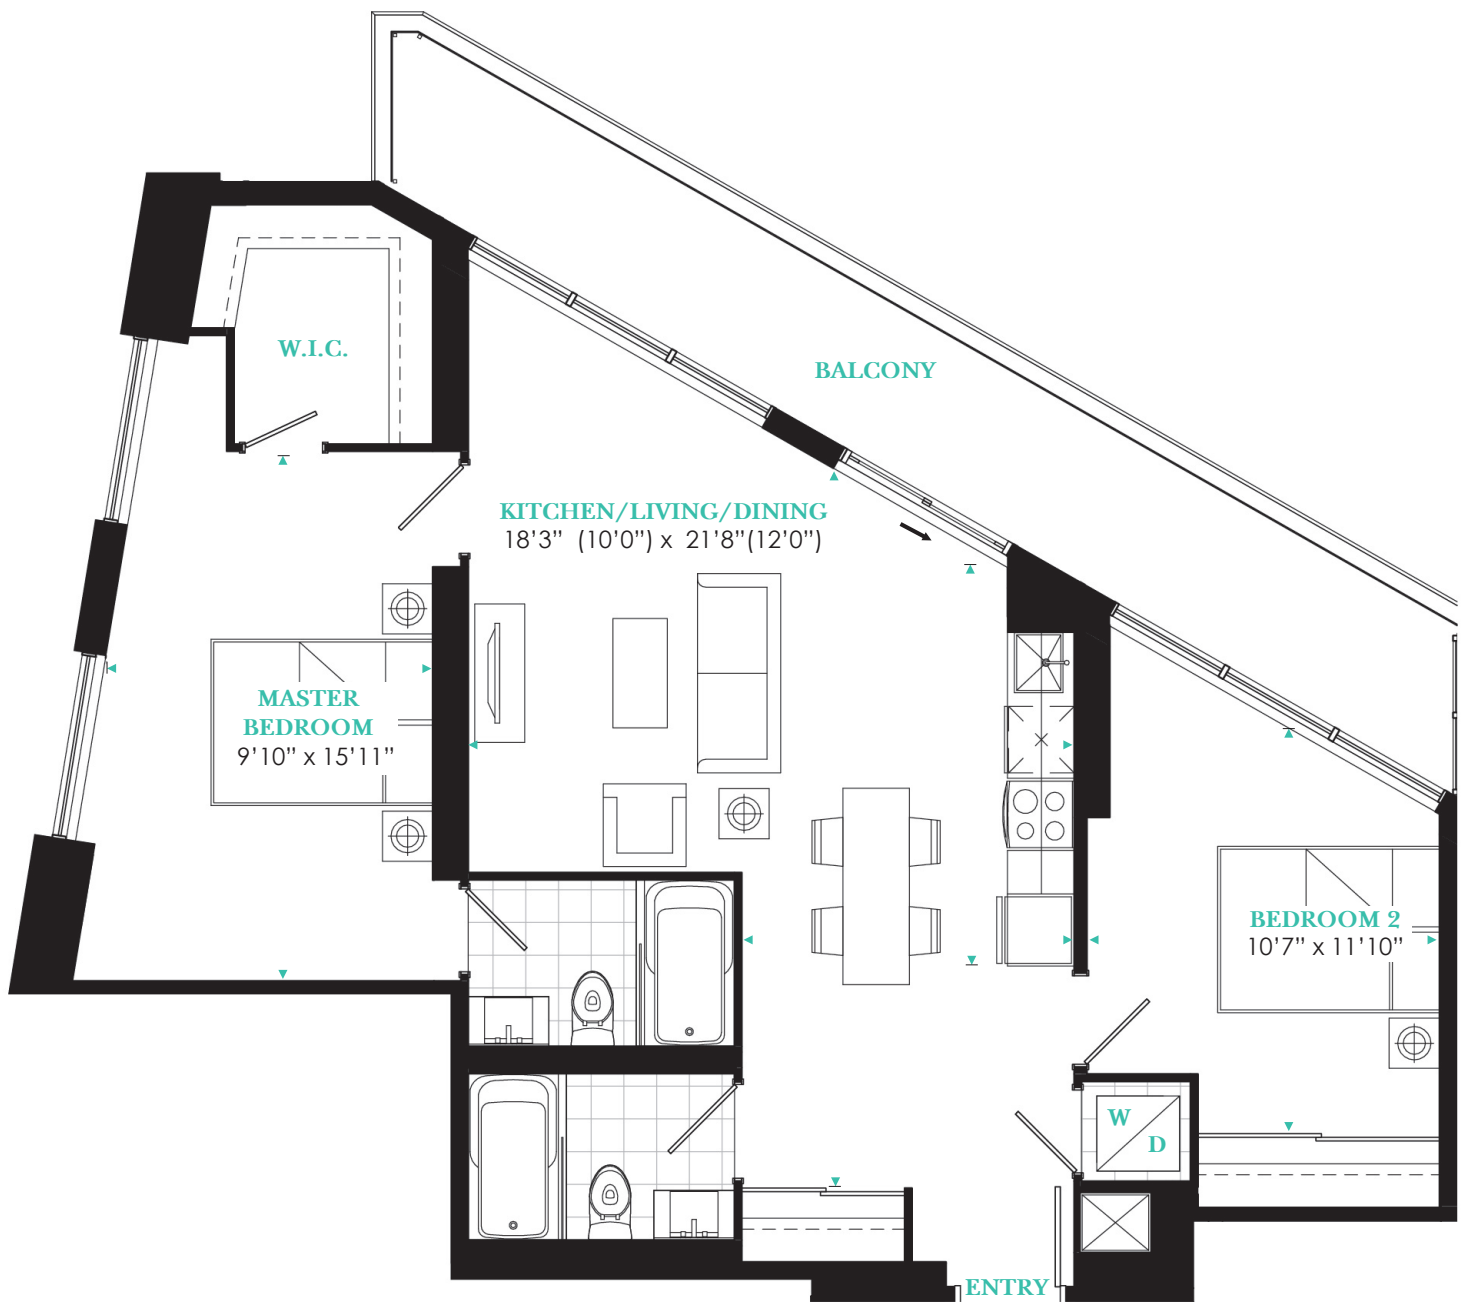

SUITE 806
2 BEDROOM

Suite Area: **977** SQ.FT.

Balcony Area: **157** SQ.FT.

Total Area: **1,134** SQ.FT.

All areas and stated room dimensions are approximate. Sizes and specifications are subject to change without notice. Actual living area and balcony/terraces may vary from floor stated areas. E. & O.E.